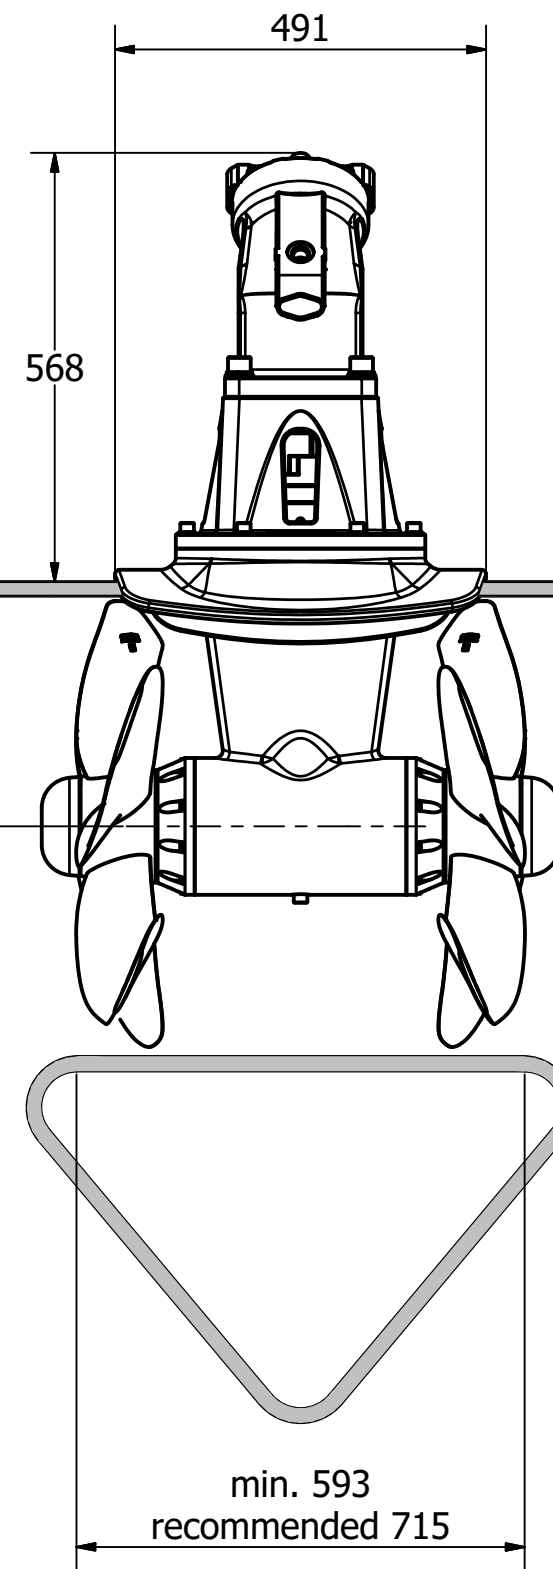

WATERLINE

min. 915

SLEIPNER MOTOR AS

© Contents of this document is the intellectual property of Sleipner Motor AS. It may not be copied or reproduced without written authorization by Sleipner motor AS

Title
SH1400/610-BA160 metadata
Description
Hydraulic tunnel thruster

Stock nr
SM152391-02

Designed by
Elvira H.

Date
24.07.2019

Part Nr
SM152391-02

Model Revision
Sheet
1/1

Size
A3