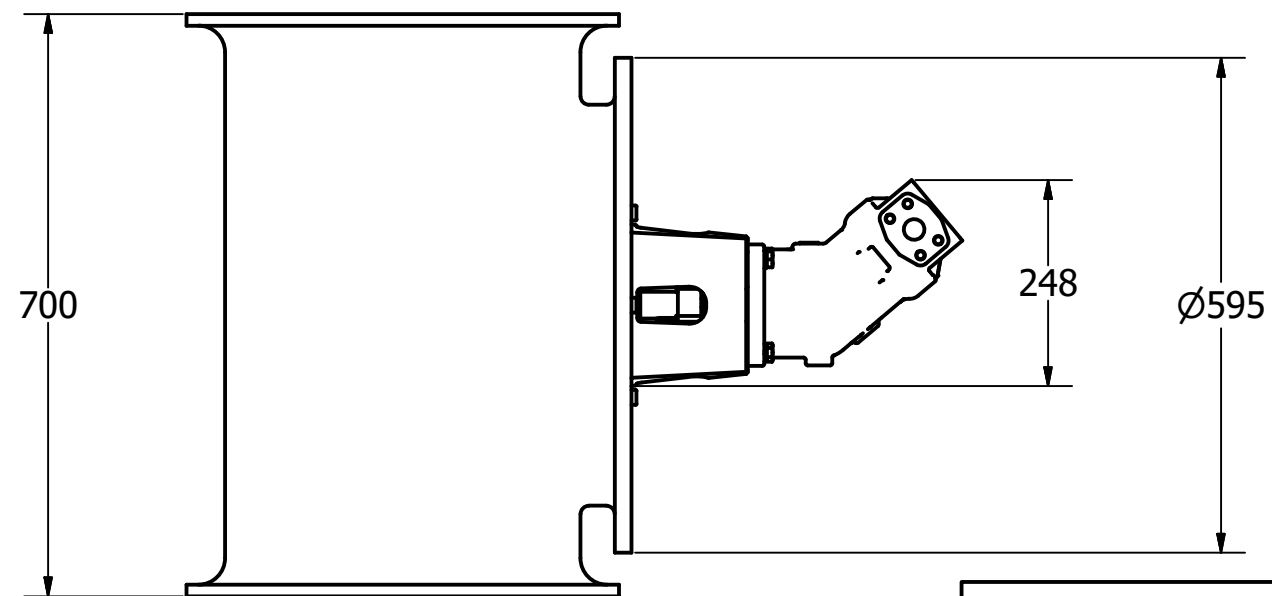

WATERLINE

**SLEIPNER MOTOR AS**

© Contents of this document is the intellectual property of Sleipner Motor AS. It may not be copied or reproduced without written authorization by Sleipner motor AS

Title  
**SH700-412-BA56 metadata STERN**  
Description  
**Side-Power Hydraulic tunnel thruster**

Stock nr  
SM152383

Designed by  
Elvira H.

Date  
23.07.2019

Part Nr  
SM152383

Model Revision  
Sheet  
1/1

Size  
A3