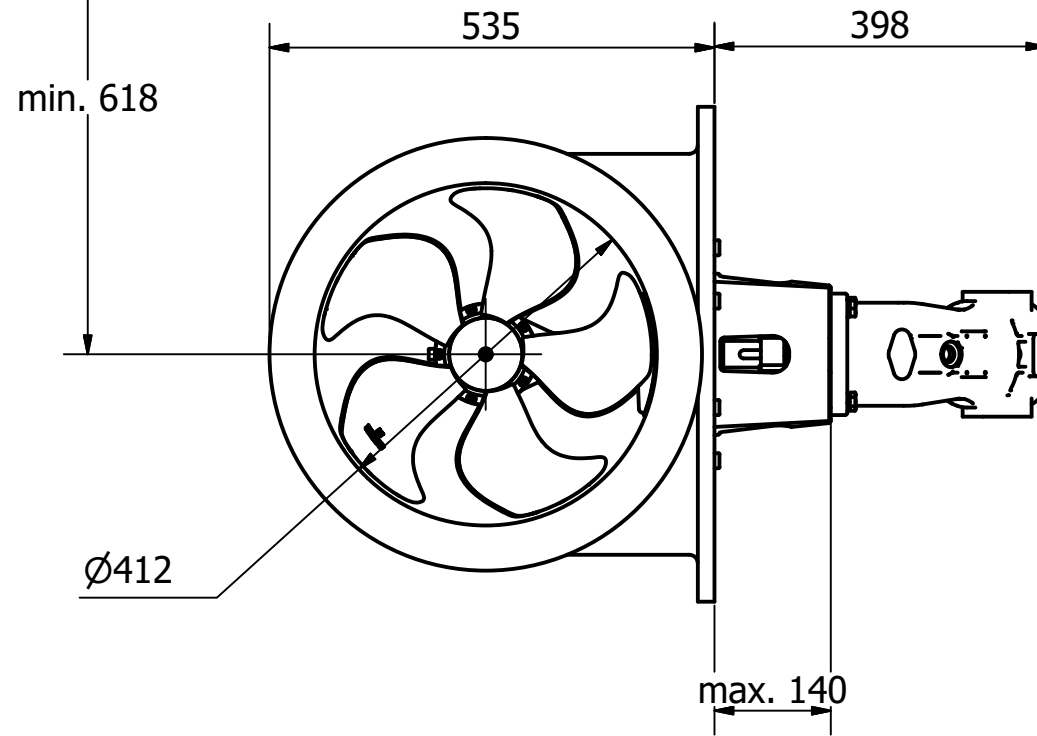

WATERLINE

**SLEIPNER MOTOR AS**

© Contents of this document is the intellectual property of Sleipner Motor AS. It may not be copied or reproduced without written authorization by Sleipner motor AS

Title  
**SH700-412-BA56 metadata STERN**  
Description  
**Side-Power Hydraulic tunnel thruster**

Stock nr  
SM152383

Designed by  
Elvira H.

Date  
23.07.2019

Part Nr  
SM152383

Model Revision  
Sheet  
1/1

Size  
A3